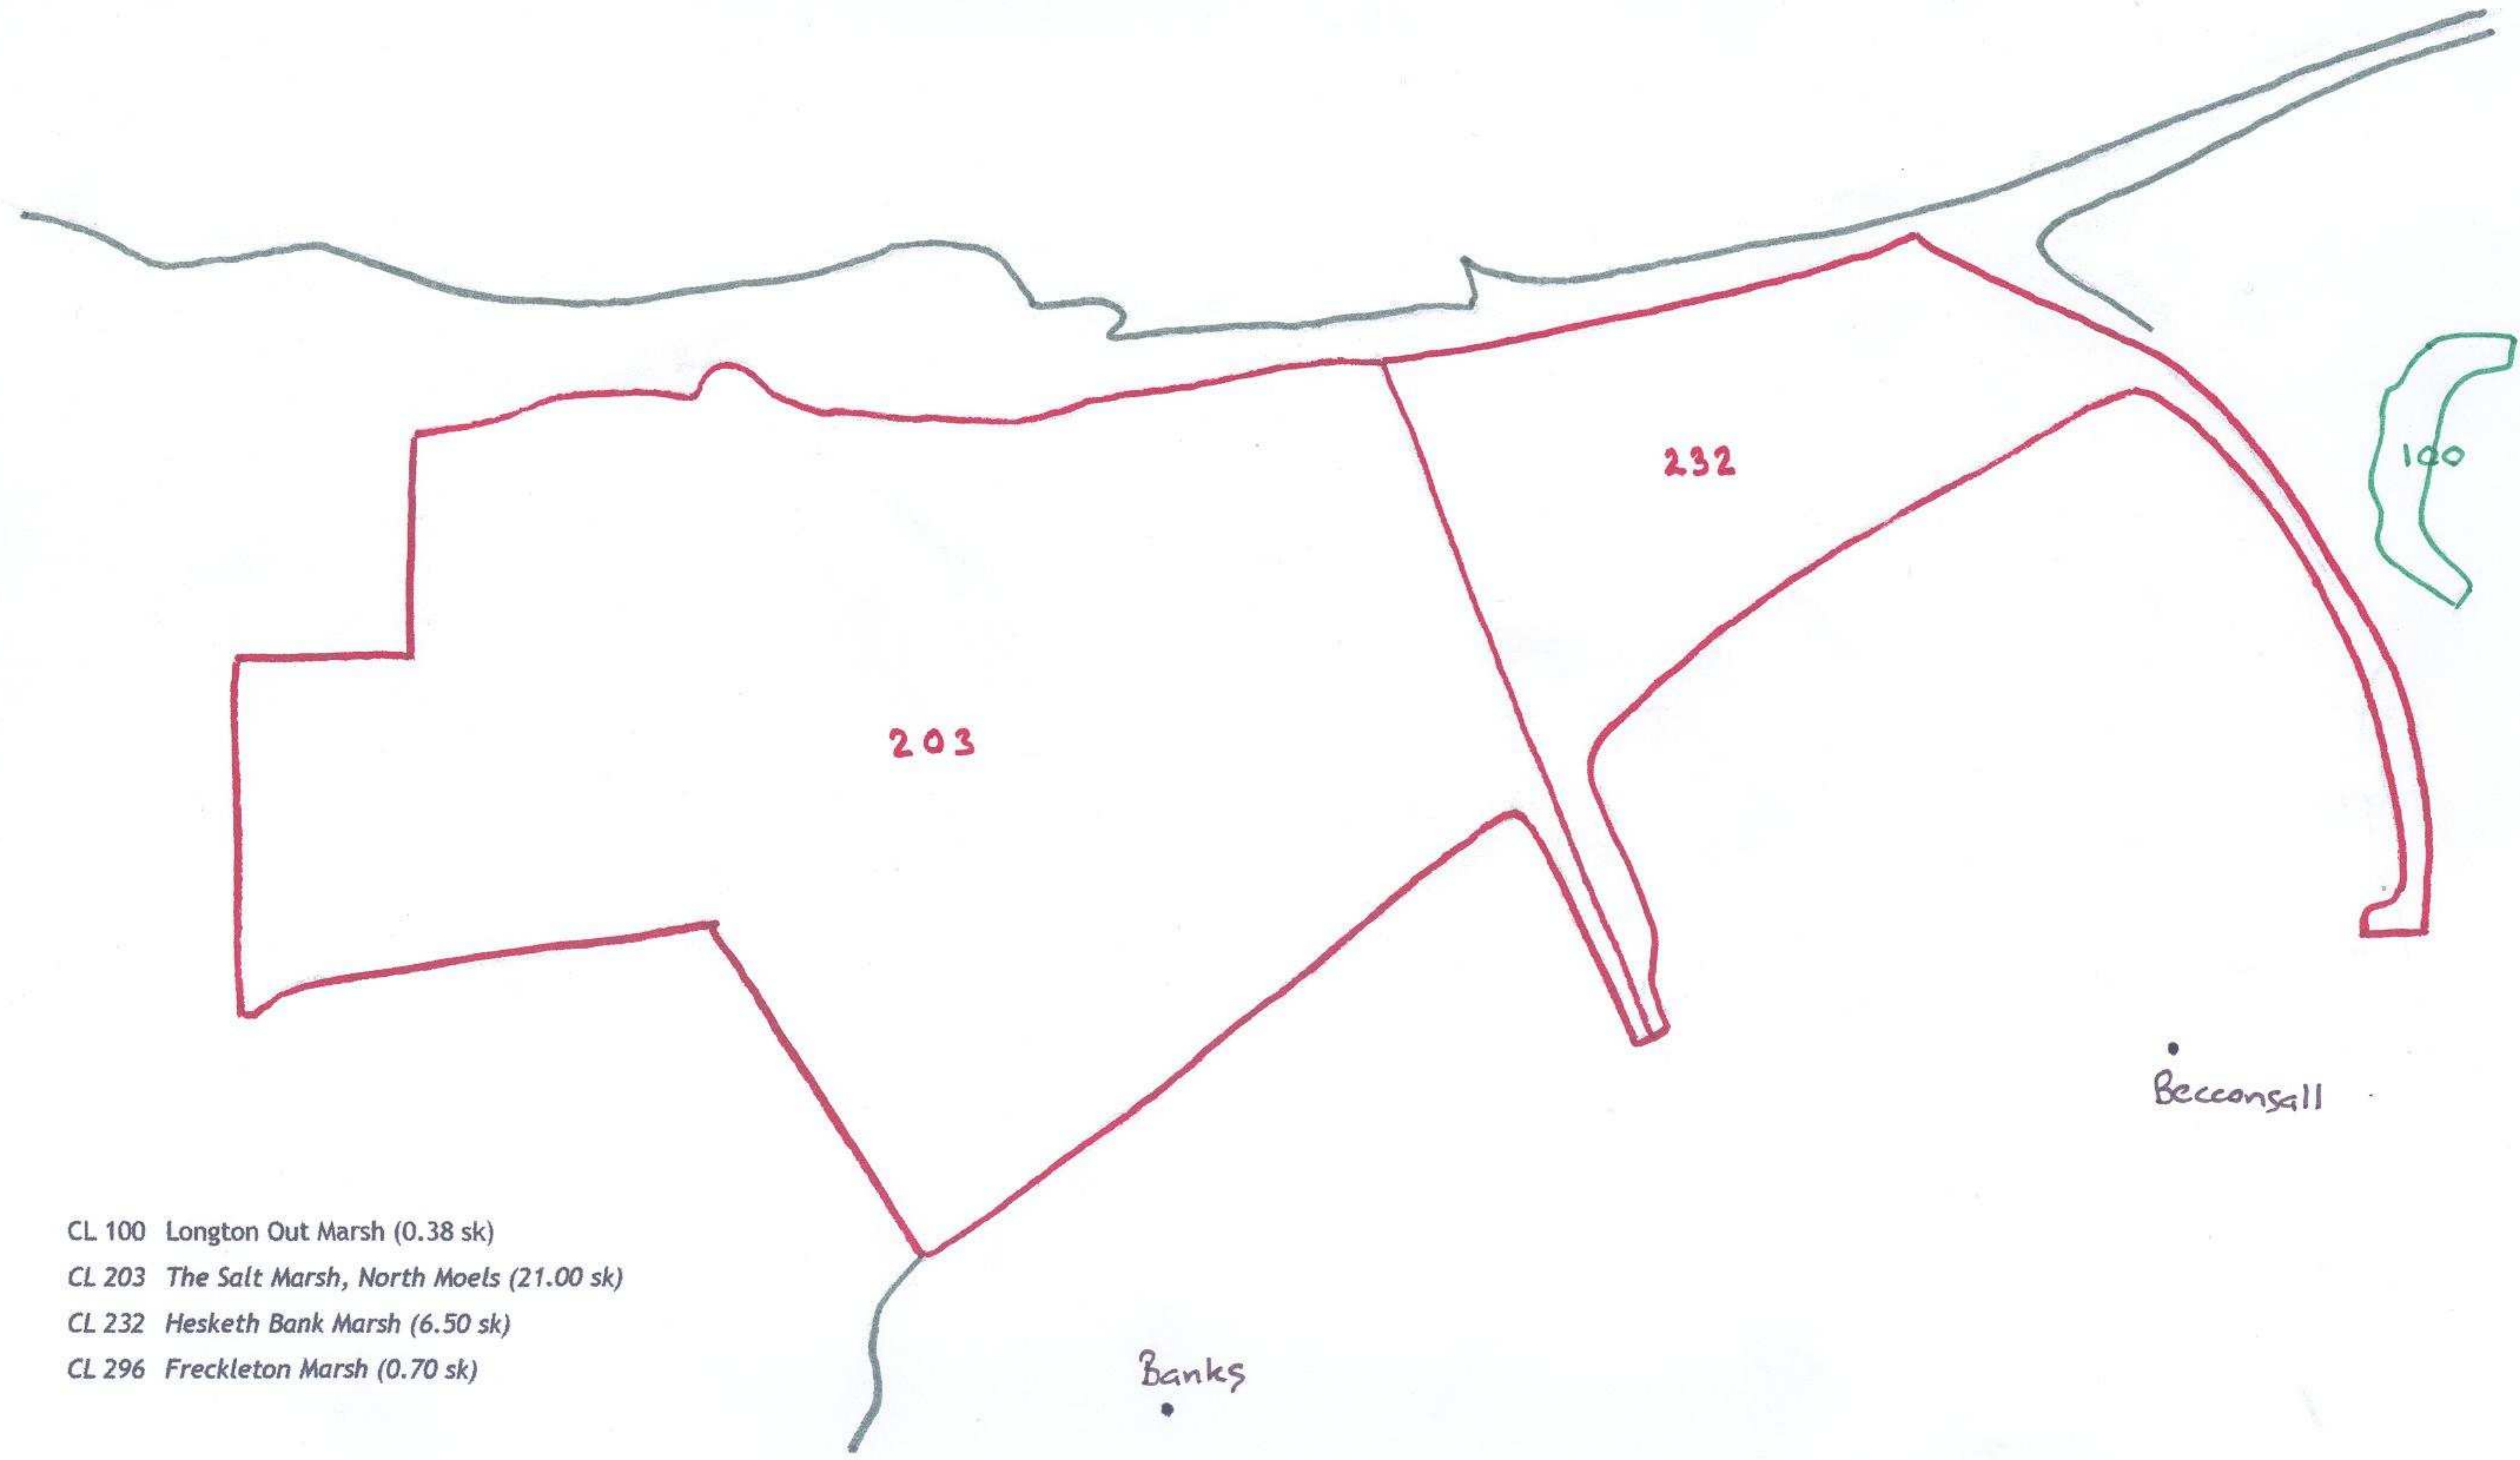

Map 29. The Ribble Estuary

Freckleton

203

232

100

296

- CL 100 Longton Out Marsh (0.38 sk)
- CL 203 The Salt Marsh, North Moels (21.00 sk)
- CL 232 Hesketh Bank Marsh (6.50 sk)
- CL 296 Freckleton Marsh (0.70 sk)