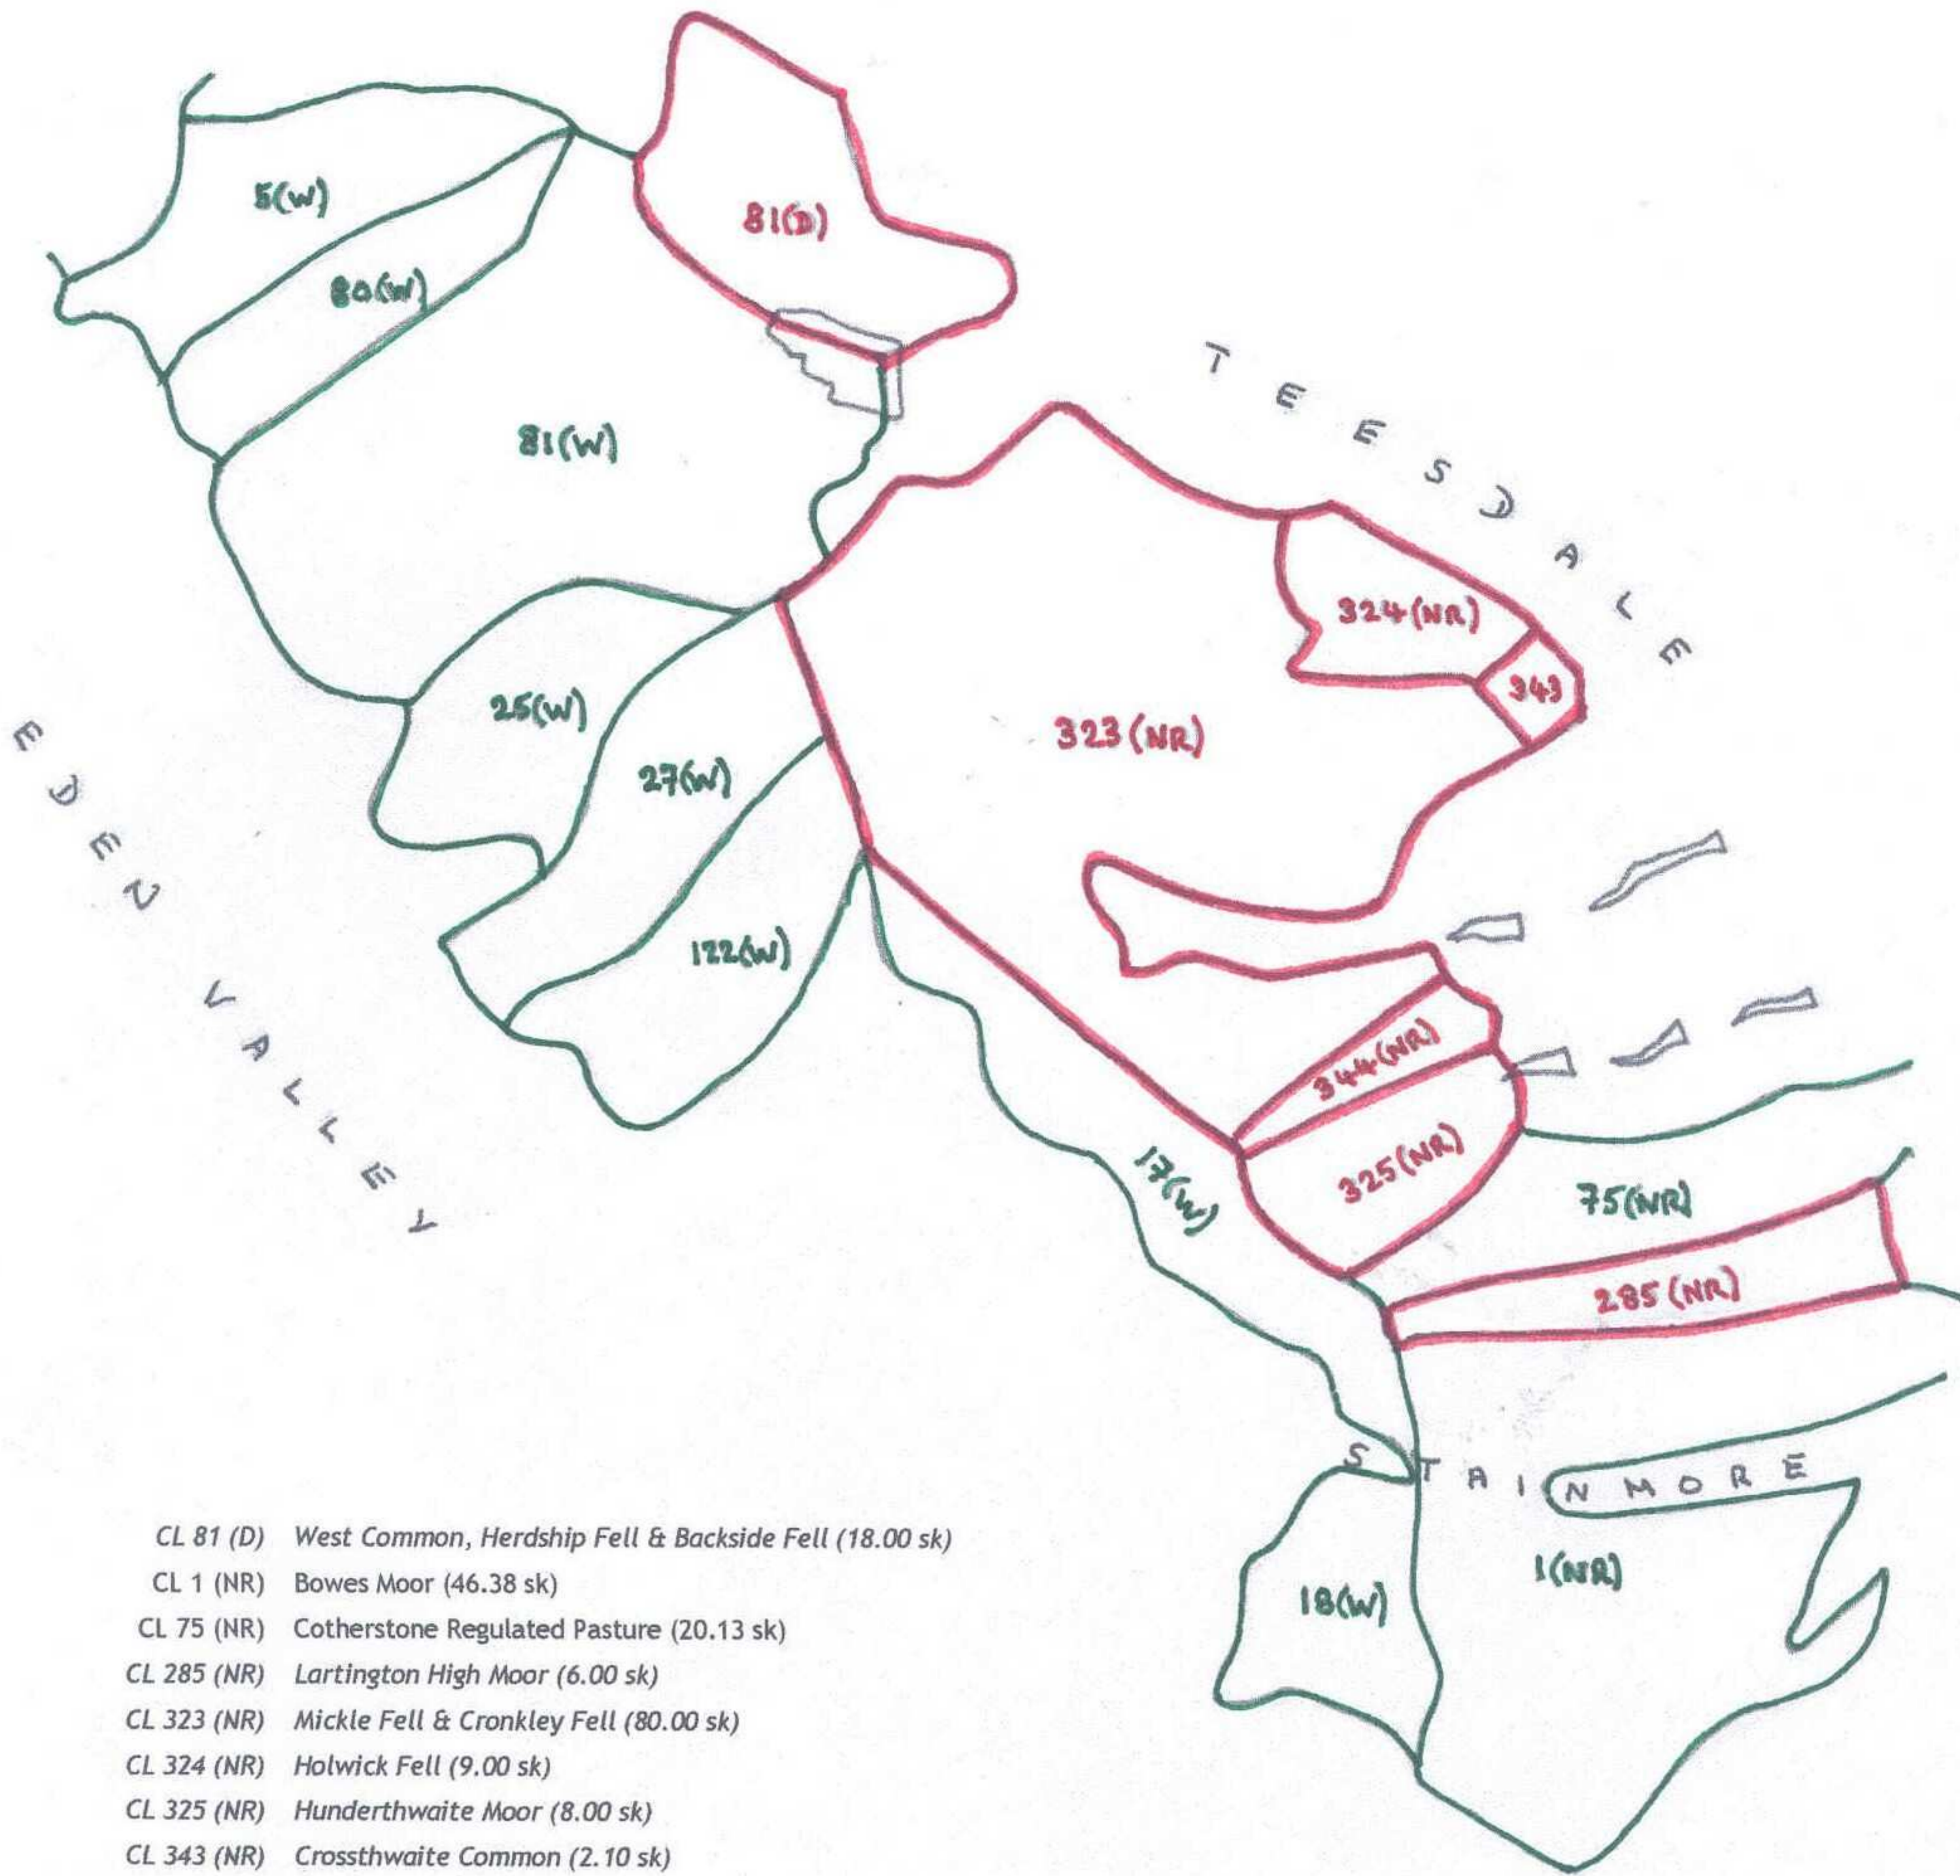

# Map 10. North Pennines (Upper Teesdale)

- CL 81 (D) West Common, Herdship Fell & Backside Fell (18.00 sk)
- CL 1 (NR) Bowes Moor (46.38 sk)
- CL 75 (NR) Cotherstone Regulated Pasture (20.13 sk)
- CL 285 (NR) Lartington High Moor (6.00 sk)
- CL 323 (NR) Mickley Fell & Cronkley Fell (80.00 sk)
- CL 324 (NR) Holwick Fell (9.00 sk)
- CL 325 (NR) Hunderthwaite Moor (8.00 sk)
- CL 343 (NR) Crossthaite Common (2.10 sk)
- CL 344 (NR) Mickleton Moor (5.00 sk)
- CL 17 (W) East Stainmore Regulated Pasture (N) (15.08 sk)
- CL 18 (W) East Stainmore Regulated Pasture (S) (10.43 sk)
- CL 26 (W) Murton Fell (13.48 sk)
- CL 27 (W) Hilton Fell (14.40 sk)
- CL 80 (W) Knock Fell (8.50 sk)
- CL 81 (W) Dufton Fell (46.17 sk)
- CL 122 (W) Burton Fell (14.18 sk)